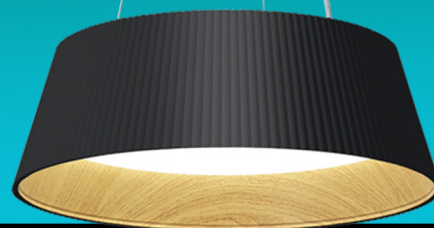

Works with amazon alexa

ED180+
Colores + sales

Powered by
tuya
Intelligence Inside

Andalusia

36W
360 MM

S-C704NM

BULTO 3
DIMENSIONES:
Ø360 mm x 460 mm

Powered by
tuya
Intelligence Inside